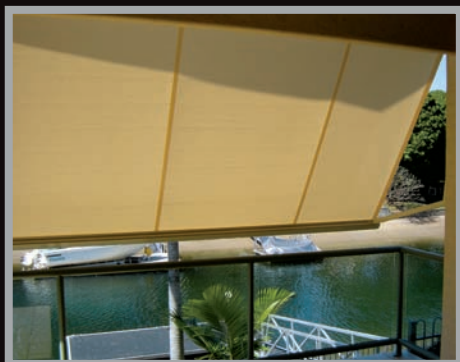

When combating low sun angles and strong winds, finding a shading solution can be difficult, but not with the Sunflex by iShade.

The Sunflex is a stylish and modern retractable drop arm awning suitable for verandas, doors and windows which are exposed to the heat of the sun. With its focus on design and style, the Sunflex uses the latest in sun shade technology to combine the best function and aesthetics for the ultimate shade solution. Combine this with a choice of motorised or manual retraction makes it an absolute pleasure to use.

Enjoy the views outside during the best times of day and protect your furniture and interiors from the glare of UV rays when the sun is strongest. Built to withstand the wind, the Sunflex also allows your windows to be open while the shade is down, permitting natural light and fresh air in while keeping the heat out.